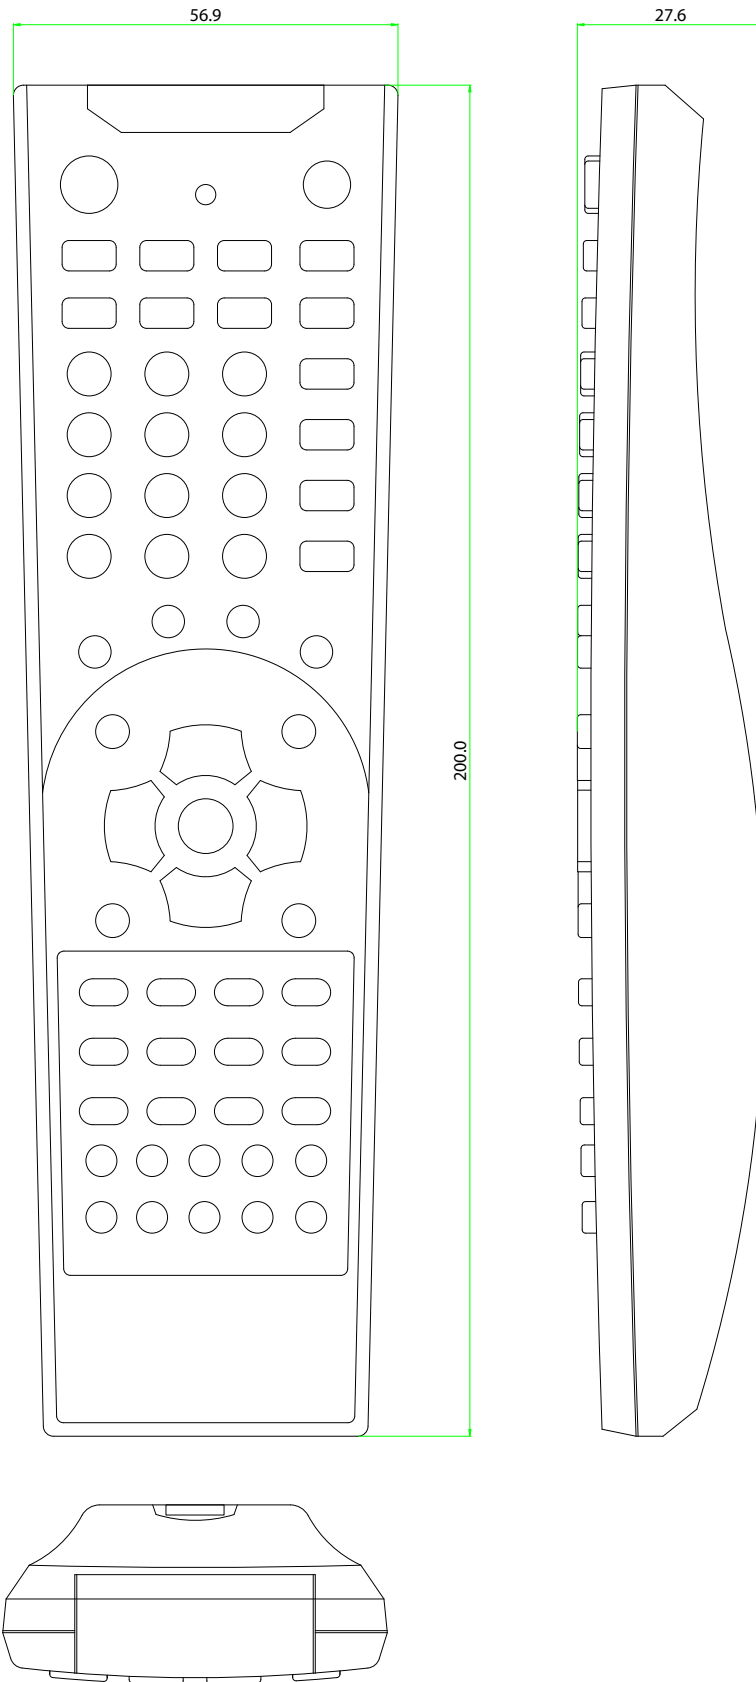

SR-64

SR-64
Up to 64 Keys
Dimensions (mm.) 200 x 56.9 x 27.6
Silicone Rubber Keypad
Batteries: 2 x AAA

*Not to scale